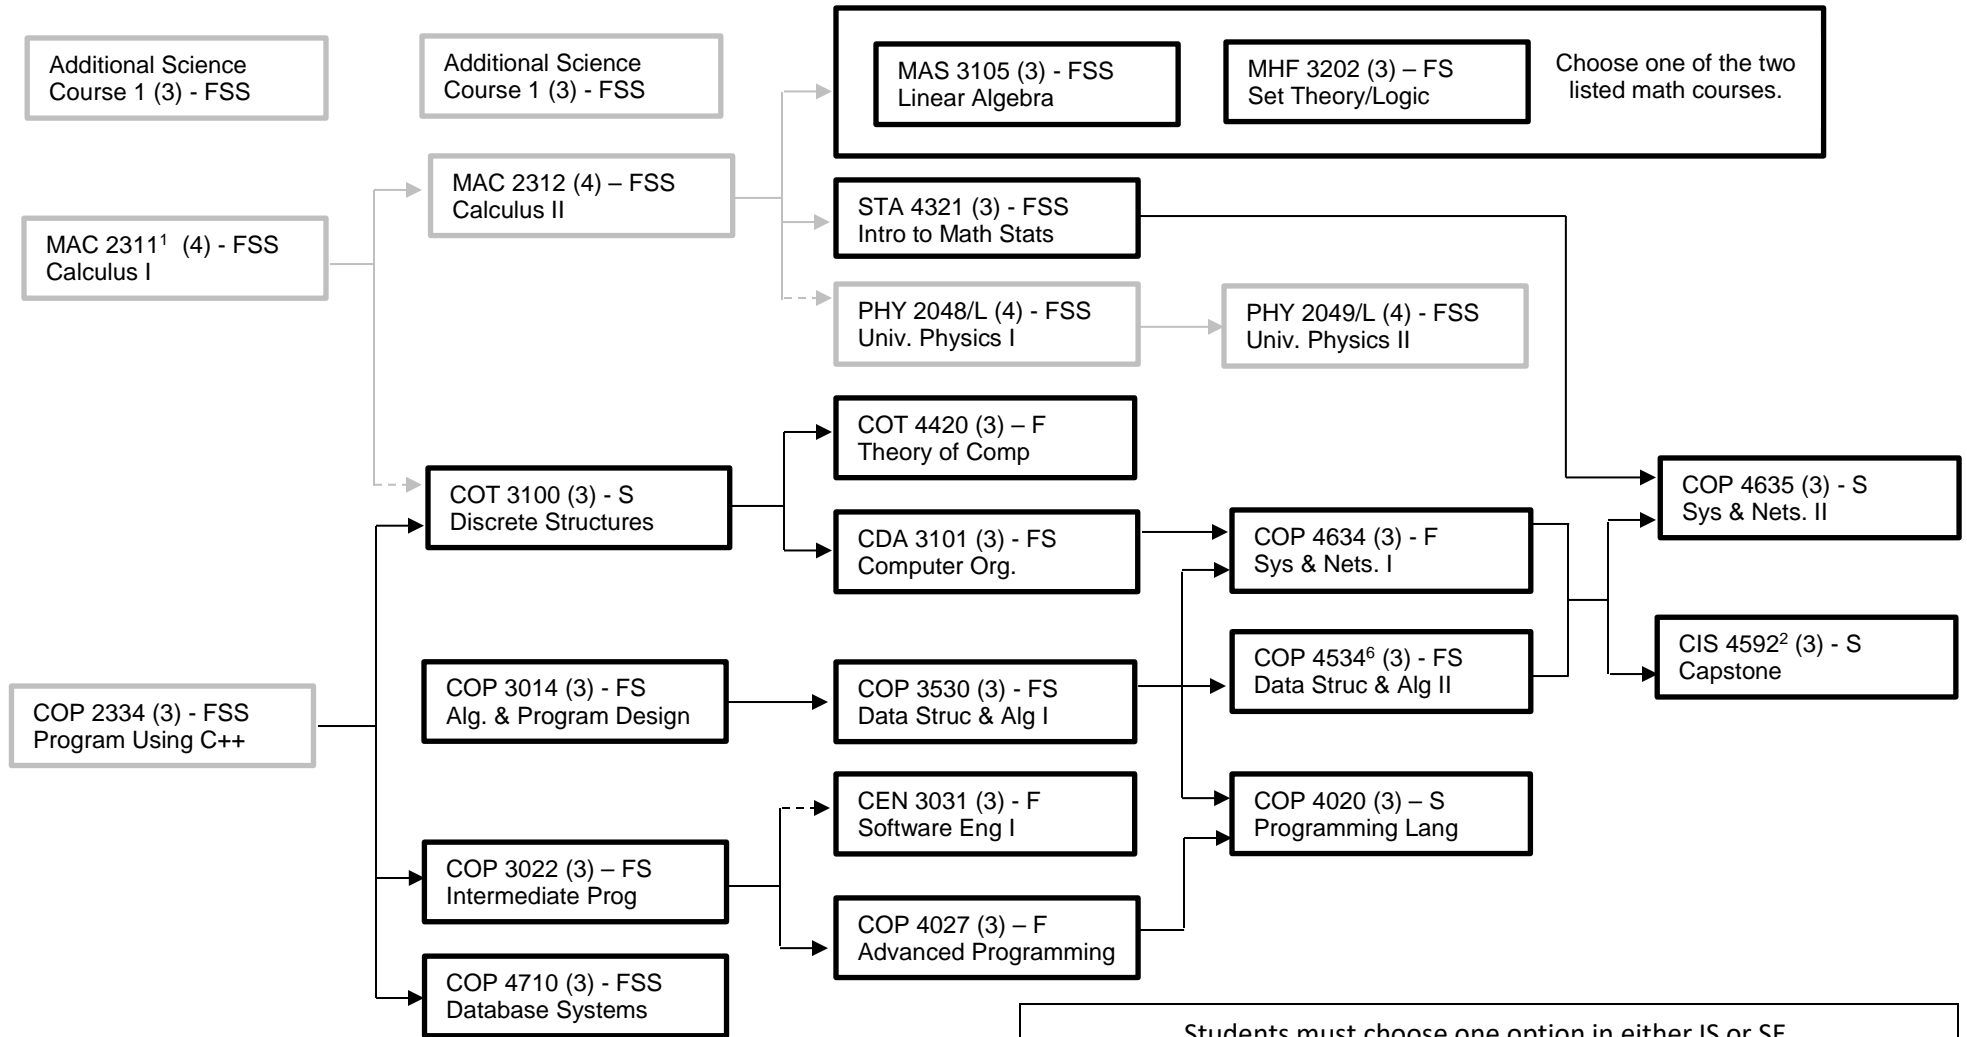

Computer Science Curriculum Prerequisite Flowchart

Catalog Years: 2018-2019

Values in parenthesis indicate course hours. (FSS – Fall, Spring, Summer / FS – Fall, Spring / F – Fall only / S – Spring only)*
*Final course offerings for any given semester may vary due to departmental resources.

¹Prereq = MAC1147 or (MAC 1114 and MAC 1105)

²Prereq = COP4634 and COP4534 and CEN3031

³Prereq = COP4710 and STA4321 and (COP3530 or COP3022)

⁴Prereq = COP3530

⁵Prereq = CEN3031 and COP3022

⁶Prereq = COP3530 and COT3100 as pre or coreq

In addition to the degree requirements outlined, students seeking the BS/Computer Science degree must also complete 6 semester hours of 3000/4000 level advisor approved electives.

Students must choose one option in either IS or SE.

Intelligent Systems	CAP 4601 ⁴ Artificial Intelligence	CAP 4786 ³ Big Data Analytics
Software Engineering	CEN 3032 ⁵ (3) – S Software Eng II	CEN 4053 (3) – F Software Eng. Mgmt.